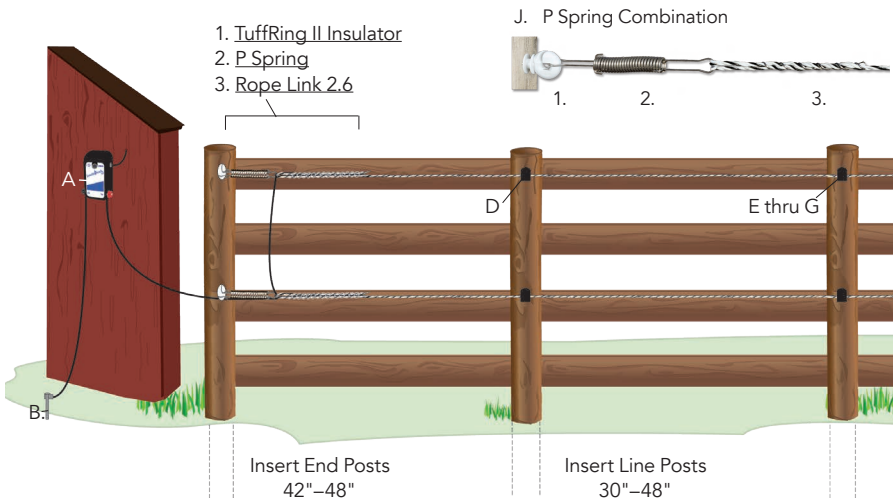

# Permanent Guard Strands

To view on our website – Click on the links & video below.

C. Fence & Battery Tester

D. Conductors

E. SplitBall Screw-In Insulator

F. XL Ring Offset Insulator

G. SplitBall Offset Insulator

H. Vinyl Line Post Clip

I. ToggleWing Eyebolt

Use with vinyl

## Fence diagram

Product Name	Item
A. Energizers	
B. Ground Rod, 6' x 5/8"	#151000
Stainless Clamp	#151800
C. Fence & Battery Digital Tester	#200010
D. EnduraSoft 6.0, 660'	#256500
IntelliRope PE 6.0, 660'	#256900
IntelliRope PE 4.5, 660'	#245100
IntelliBraid, 660'	#256710
IntelliTape, 660'	#257020
IntelliTwine, 660'	#253500