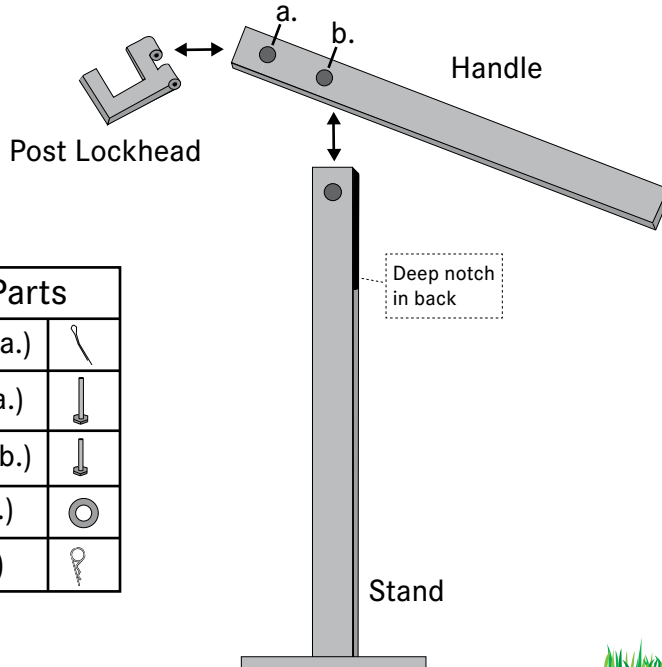

Steel T-Post Puller

800-282-6631

www.premier1supplies.com

2031 300th St., Washington, IA 52353

Misc. Parts	
Cotter Pin (a.)	
Long Bolt (a.)	
Short Bolt (b.)	
Washers (b.)	
Hair Pin (b.)	