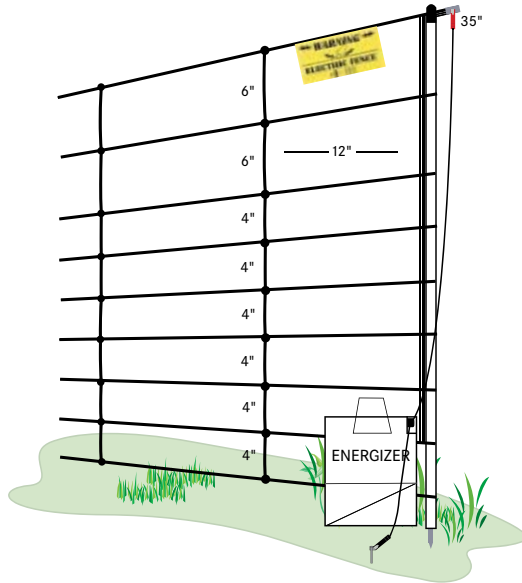

# ElectroNet 9/35/12

(12.5 ft between posts, built-in)

## Optional energizers and accessories

Product Name	Item	Price
A. IntelliShock 20B, 6.7 lb	#117310	\$199.00
B. 6-Light Tester, 0.2 lb	#134100	\$15.00
C. Warning Sign, 0.1 lb	#346000	\$0.80
D. PowerLink 3.0, 0.1 lb	#335500	\$3.80
E. PowerPost, 35", gray, 0.9 lb	#320730	\$2.98
F. StirrupPost, 37", white, 0.9 lb	#320300	\$3.69