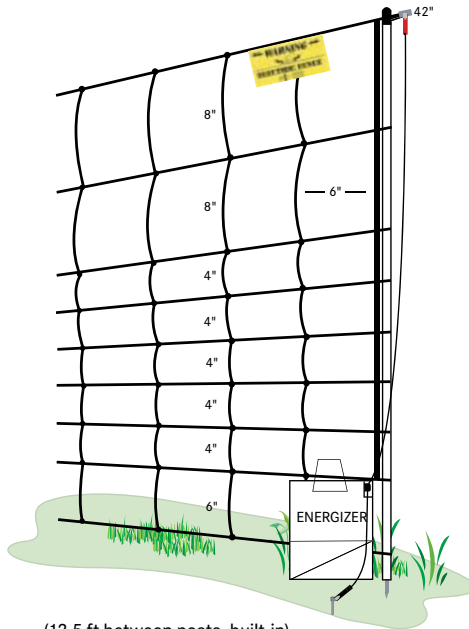

ElectroStop 10/42/12

(12.5 ft between posts, built-in)

Optional energizers and accessories

Product Name	Item	Price
A. IntelliShock 20B , 6.7 lb	#117310	\$199.00
B. 6-Light Tester, 0.2 lb	#134100	\$15.00
C. Warning Sign, 0.1 lb	#346000	\$0.80
D. PowerLink 3.0, 0.1 lb	#335500	\$3.80
E. PowerPost, 48", gray, 1.1 lb	#320830	\$3.96
F. StirrupPost, 54", white, 1.1 lb	#320400	\$4.99

Items not shown

Product Name	Item	Price
Kube 250, 3.2 lb	#115120	\$168.00
Kube 3000, 4 lb	#115100	\$105.00
EzePower 165 AH batt., 6.3 lb	#121500	\$44.00

A. 20B Energizer

D. PowerLink

B. 6-Light Tester

C. Warning Sign