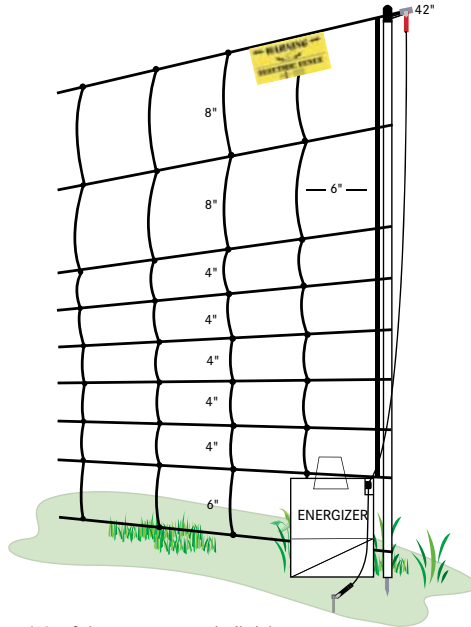

# E'Stop 9/42/6

(12.5 ft between posts, built-in)

## Optional energizers and accessories

Product Name	Item	Price
A. IntelliShock 20B , 6.7 lb	#117310	\$199.00
B. 6-Light Tester, 0.2 lb	#134100	\$15.00
C. Warning Sign, 0.1 lb	#346000	\$0.80
D. PowerLink 3.0, 0.1 lb	#335500	\$3.80
E. PowerPost, 48", gray, 1.1 lb	#320830	\$3.96
F. StirrupPost, 54", white, 1.1 lb	#320400	\$4.99