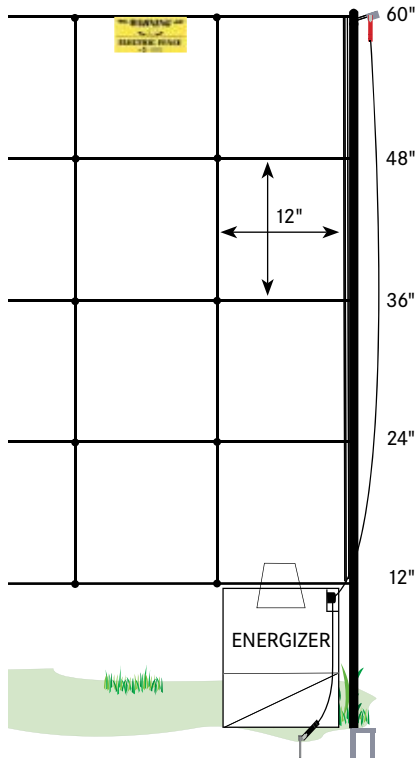

Deer QuikFence™ 5/60/12

A. Energizer options

B. 6-Light Tester

C. PowerLink

D. Warning Sign

E. FiberRod

Optional energizers & accessories

| Product Name | Item | Price |
|-------------------------------|----------|----------|
| A. IntelliShock 42B , 6.1 lb | # 116900 | \$244.00 |
| Kube 4000, 4.2 lb | #115110 | \$129.00 |
| B. 6-Light Tester, 0.2 lb | #134100 | \$15.00 |
| C. PowerLink 3.0, 0.1 lb | #335500 | \$3.80 |
| D. Warning Sign, 0.1 lb | #346000 | \$0.80 |
| E. FiberRod, 6', 3/4", 2.1 lb | #321981 | \$5.85 |

12.5 ft between posts, built-in