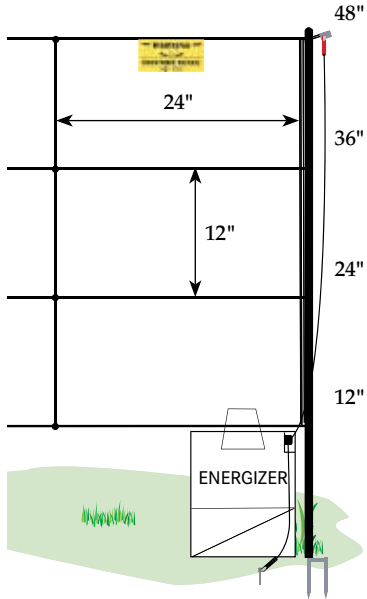

Horse QuikFence™ 4/48/24

12.5 ft between posts, built-in

Optional energizers & accessories

Product Name	Item
A. PRS 50, 28 lb	#114020
Kube 4000, 4.2 lb	#115110
B. 6-Light Tester, 0.2 lb	#134100
C. Warning Sign, 0.1 lb	#346000
D. FiberRod, 6', 11/16", 2.1 lb	#321981

Items not shown

Product Name	Item
IntelliShock 20B, 6.7 lb	#117310
EzePower 165 AH batt., 6.3 lb	#121500