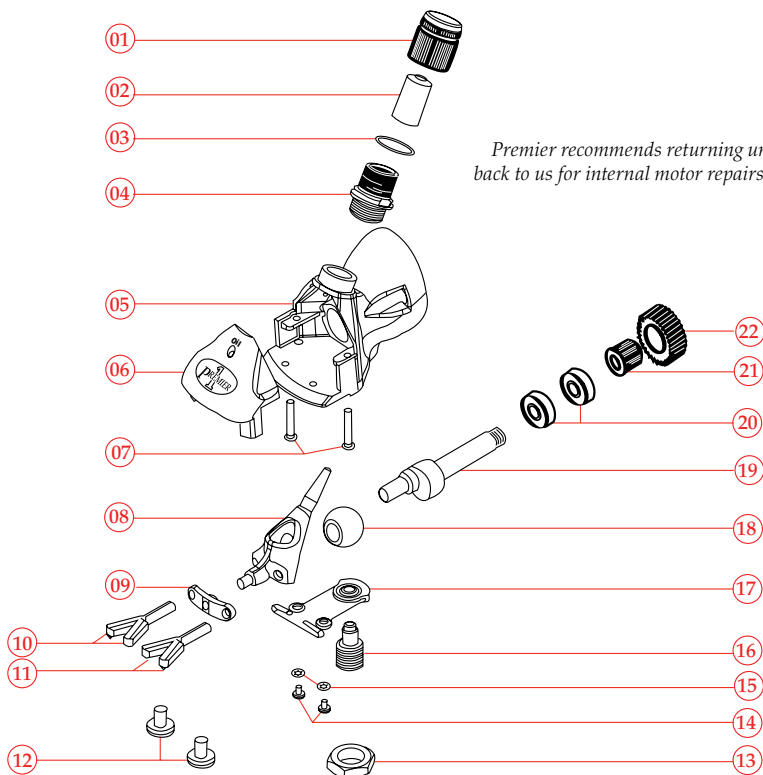

# 4000s Shearing Head Parts

Item No.	Part No.	Description	No. Per Set
01	82900401	Tension Nut	1
02	82900402	Sliding Sleeve	1
03	82900403	Tension Lock Spring	1
04	82900404	Lid Bushing	1
05	82900405	Shearing Head without accessories	1
06	82900406	Plastic Head Cover	1
07	82900407	Head Cover Screw (set of 2)	2
08	82900408	Fork Guide Bracket	1
09	82900409	Fork Plate	1
10	82900410	Fork Fingers (right)	1
11	82900411	Fork Fingers (left)	1
12	82900412	Comb Screws (set of 2)	2
13	82900413	Fulcrum Lock Nut	1
14	82900414	Countersunk Head Screw (set of 2)	2
15	82900415	Tooth Washers (set of 2)	2
16	82900416	Fulcrum Post Screw	1
17	82900417	Tension Spring Plate	1
18	82900418	Crank Roller	1
19	82900419	Crank Spindle Shaft	1
20	82900420	Bearings (set of 2)	2
21	82900421	Gear Spindle Hub	1
22	82900422	Gear	1

*Premier recommends returning units back to us for internal motor repairs.*