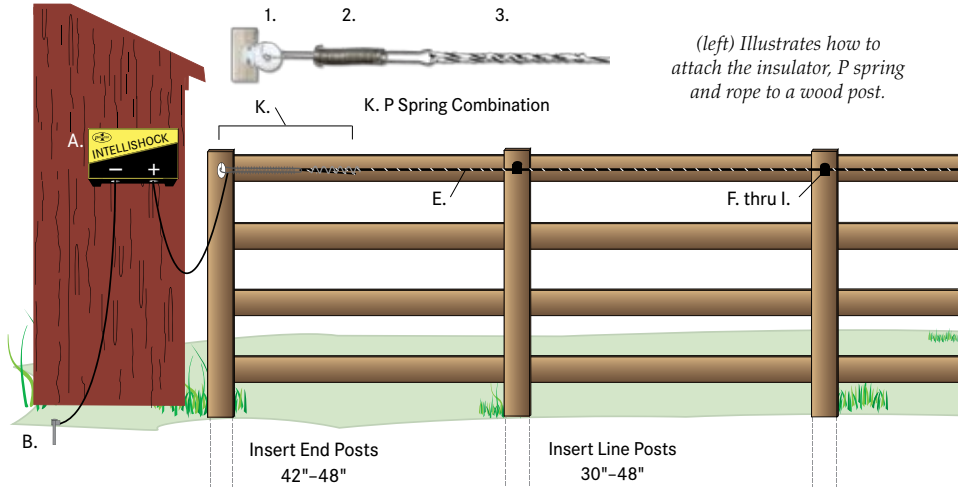

“Guard” Strands

C. 6-Light Tester

D. Surge Protector

E. Conductors

F. SplitBall Screw-In Ins.

G. XL Ring Offset Ins.

H. SplitBall Offset Ins.

I. Vinyl Line Post Clip

J. ToggleWing Eyebolt

Fence diagram

Product Name	Item	Price
A. Battery or Plug-in Energizers		
B. Ground Rod, 6' x 5/8", 6.0 lb	#151000	\$8.00
Stainless Clamp, 0.1 lb	#151800	\$1.35
C. 6-Light Tester, 0.2 lb	#134100	\$15.00
D. Surge Protector, 0.8 lb	#156500	\$10.00
E. EnduraSoft 6.0, 660', 12 lb	#256500	\$77.00
IntelliRope PE 6.0, 660', 8.2 lb	#256900	\$43.00
IntelliRope PE 4.5, 660', 5 lb	#245100	\$29.00
IntelliBraid, 660', 11.6 lb	#256710	\$90.00
IntelliTape, 660', 3 lb	#257020	\$29.00
IntelliTwine, 660', 1.8 lb	#253500	\$15.00
F. SplitBall Screw-In Ins., 0.1 lb	#380600	\$0.63

Product Name	Item	Price
G. XL Ring Offset Ins., 0.2 lb	#390500	\$0.82
H. SplitBall Offset Ins., 0.2 lb	#390300	\$0.99
I. Upper Vinyl Line Post Clip, 0.1 lb	#392005	\$0.27
J. ToggleWing Eyebolt, 0.1 lb	#392100	\$1.78
K. P Spring Combination		
1. TuffRing II Ins., 0.1 lb	#380705	\$0.54
2. SS P Spring, 0.2 lb	#255010	\$2.95
3. RopeLink 2.0, 0.1 lb	#256210	\$0.68