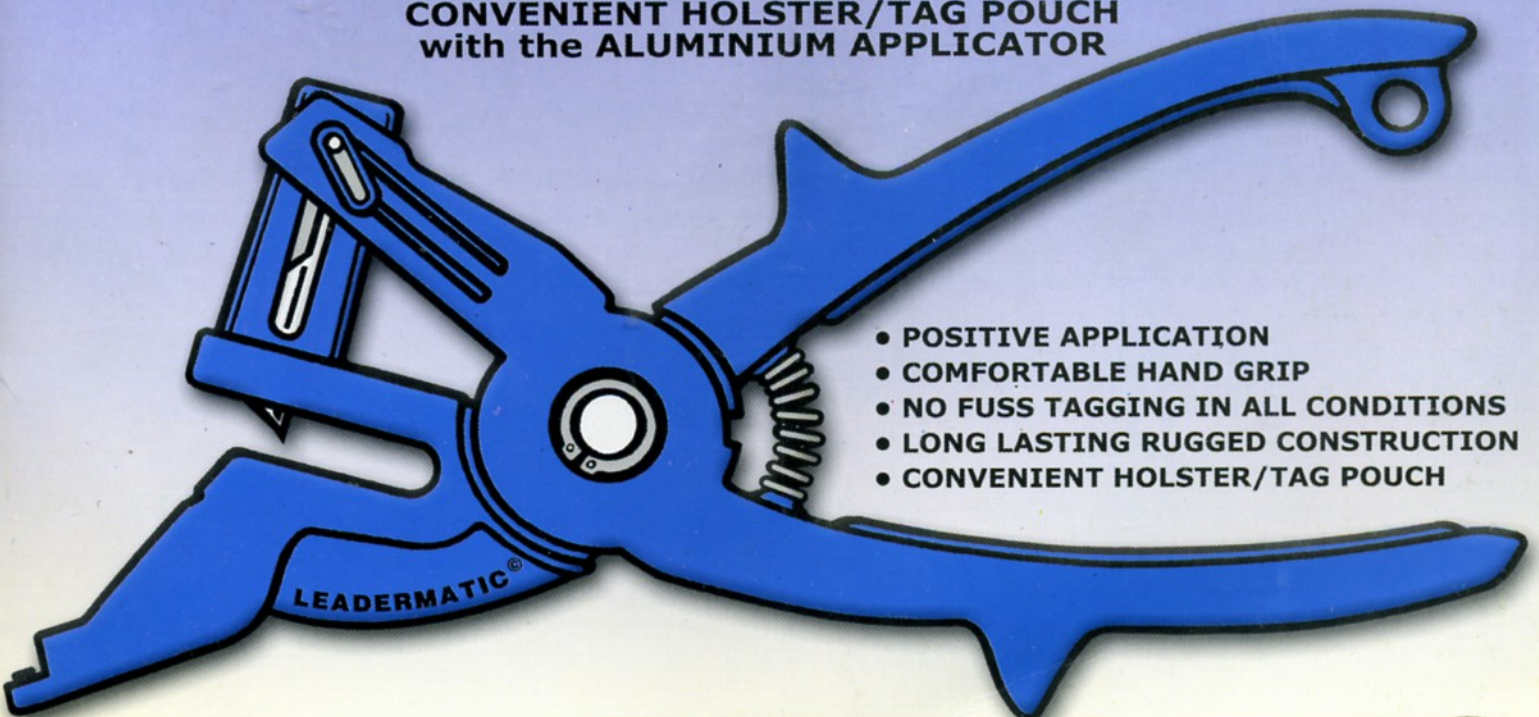

## THE SMARTER WAY TO TAG YOUR SHEEP

QUICK AND SIMPLE APPLICATION - EVERY TIME

LOAD TAG

PUNCH HOLE IN  
CORRECT LOCATION

WITHDRAW  
APPLICATOR IN  
CLOSED POSITION

NEW IMPROVED ERGONOMIC DESIGN  
• APPLIES TAG IN ONE SIMPLE OPERATION •  
UP TO 60% FASTER

INCLUDES FREE!  
CONVENIENT HOLSTER/TAG POUCH  
with the ALUMINIUM APPLICATOR

- POSITIVE APPLICATION
- COMFORTABLE HAND GRIP
- NO FUSS TAGGING IN ALL CONDITIONS
- LONG LASTING RUGGED CONSTRUCTION
- CONVENIENT HOLSTER/TAG POUCH

# LEADERMATIC SHEEP TAG APPLICATOR