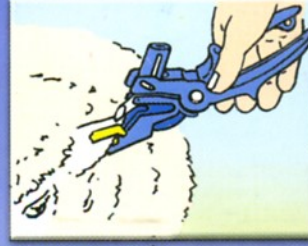

## THE SMARTER WAY TO TAG YOUR SHEEP

QUICK AND SIMPLE APPLICATION - EVERY TIME

LOAD TAG

PUNCH HOLE IN  
CORRECT LOCATION

WITHDRAW  
APPLICATOR IN  
CLOSED POSITION

NEW IMPROVED ERGONOMIC DESIGN  
• APPLIES TAG IN ONE SIMPLE OPERATION •  
UP TO 60% FASTER

INCLUDES FREE!  
CONVENIENT HOLSTER/TAG POUCH  
with the ALUMINIUM APPLICATOR

- POSITIVE APPLICATION
- COMFORTABLE HAND GRIP
- NO FUSS TAGGING IN ALL CONDITIONS
- LONG LASTING RUGGED CONSTRUCTION
- CONVENIENT HOLSTER/TAG POUCH