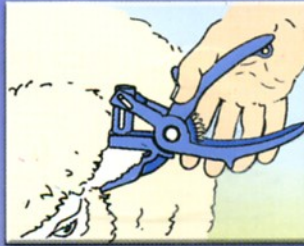

## THE SMARTER WAY TO TAG YOUR SHEEP

QUICK AND SIMPLE APPLICATION - EVERY TIME

LOAD TAG

PUNCH HOLE IN  
CORRECT LOCATION

WITHDRAW  
APPLICATOR IN  
CLOSED POSITION

NEW IMPROVED ERGONOMIC DESIGN  
• APPLIES TAG IN ONE SIMPLE OPERATION •  
UP TO 60% FASTER

INCLUDES FREE!  
CONVENIENT HOLSTER/TAG POUCH  
with the ALUMINIUM APPLICATOR

- POSITIVE APPLICATION
- COMFORTABLE HAND GRIP
- NO FUSS TAGGING IN ALL CONDITIONS
- LONG LASTING RUGGED CONSTRUCTION
- CONVENIENT HOLSTER/TAG POUCH

# LEADERMATIC SHEEP TAG APPLICATOR