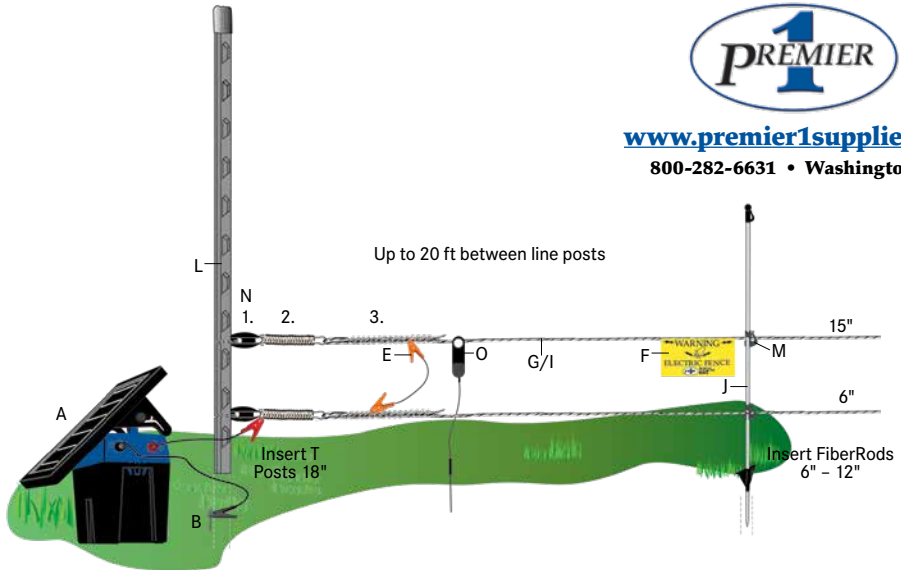

Semi-Permanent Multi-Strand

Click on the products and photos below to view on our website.

www.premier1supplies.com

800-282-6631 • Washington, IA

C. 5-Light Tester

D. Insulated Cable

G, H, I. Conductors

J, K, L. Posts

M. FiberTuff Clips

N. P Spring Combination

O. Live Fence Indicator

Fence diagram

Product Name	Item	Product Name	Item	Product Name	Item
A. Energizers		G. IntelliRope PE 6_0 , 660', 8.20 lb..#256900		M. FiberTuff Clip, single , 0.15 lb.. #208800	
B. Ground Rod , 3' x 1/2", 2.10 lb.. #151200		H. IntelliRope PE 4.5 , 660', 5 lb.....#245100		N. P Spring Combination	
C. 5-Light Tester , 0.30 lb.....#200006		I. IntelliTwine , 660', 2 lb.....#253500		1. Pl 21 Terminal Ins. , 0.08 lb. #369100	
D. Insulated Cable		J. IntelliTape , 660', 3 lb.....#257020		2. P Spring , SS, 0.30 lb.....#255010	
E. PowerLink , 0.15 lb.....#335500		K. FiberTuff Post , 35", 1.4 lb.....#208053		3. RopeLink 2.6 , 0.10 lb.....#256210	
F. Warning Sign , 0.06 lb.....#346000		L. FiberRod Post , 3', 0.30 lb.....#321831		O. Live Fence Indicator , 0.25 lb.. #133515	