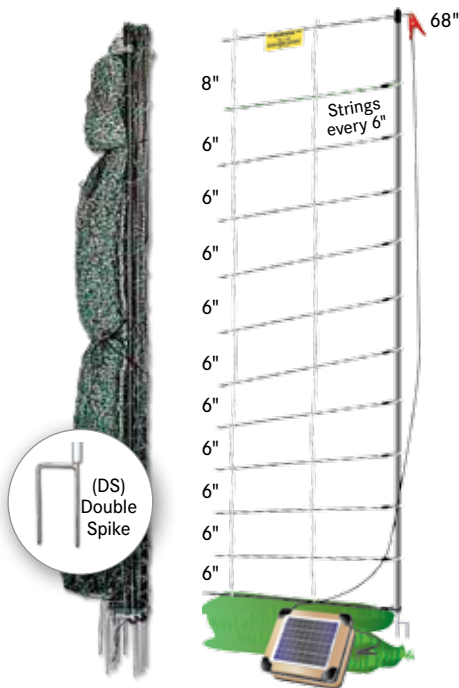

PermaNet[®] 12/68/6

Click on the products, photos & videos below to view on our website.

To purchase PermaNet

1. Measure the fence line.
2. Choose the length and the amount of netting needed.
Example: A 164 ft fence requires two 82 ft nets.
3. Choose support posts—
As needed for ends, curves and corners. Premier's 11/16" FiberRods posts are advised.
4. Select an energizer, ground rod and a fence tester.

[Installation Video](#)

[Storage Video](#)

Netting Only

PermaNet 12/68/6

82' x 68", 26 lb..... #206515

Energizers & Accessories

Energizers—Battery, Plug-in or Solar

5-Light Tester, 0.24 lb.....#134100