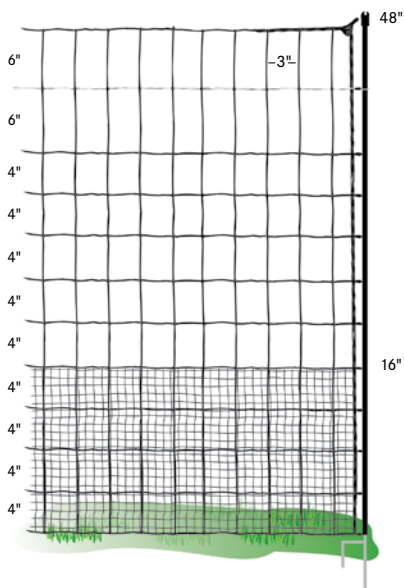

Shock-Or-Not

Click on the products, photos & videos below to view on our website.

[Installation Video](#)

(SS)
Single
Spike

[Shock-Or-Not Net,](#)
100 ft..... #209013

Netting Kit

Netting Kit includes:

- 100 ft of Netting
- 4 FiberTuff Posts