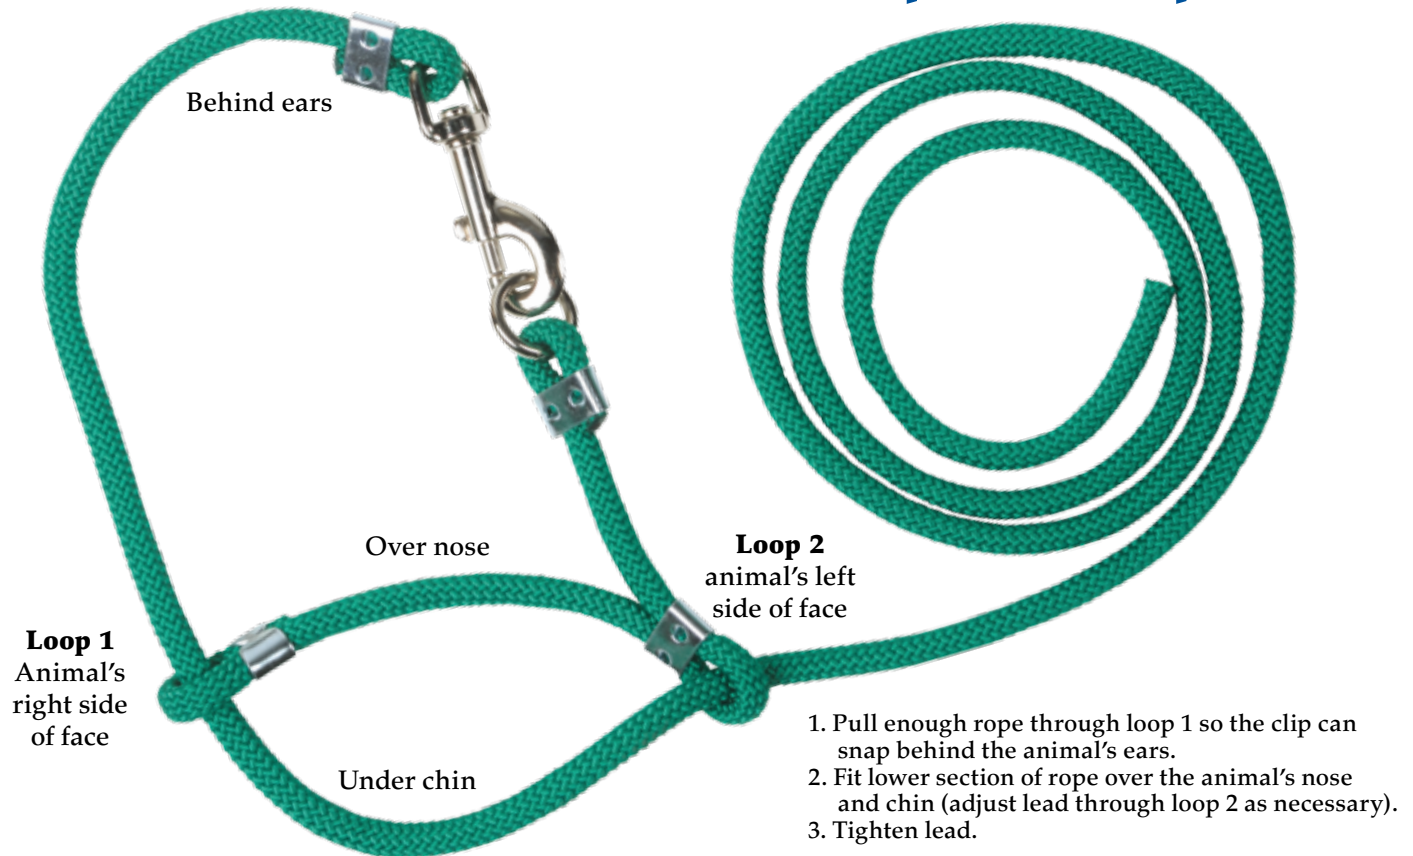

Braided Halter with Snap Headpiece

Note: Always lead from the animal's left side and the halter should apply pressure under the chin.

www.premiersupplies.com • 800-282-6631

© Copyright 2016, Premier1Supplies. All rights reserved.