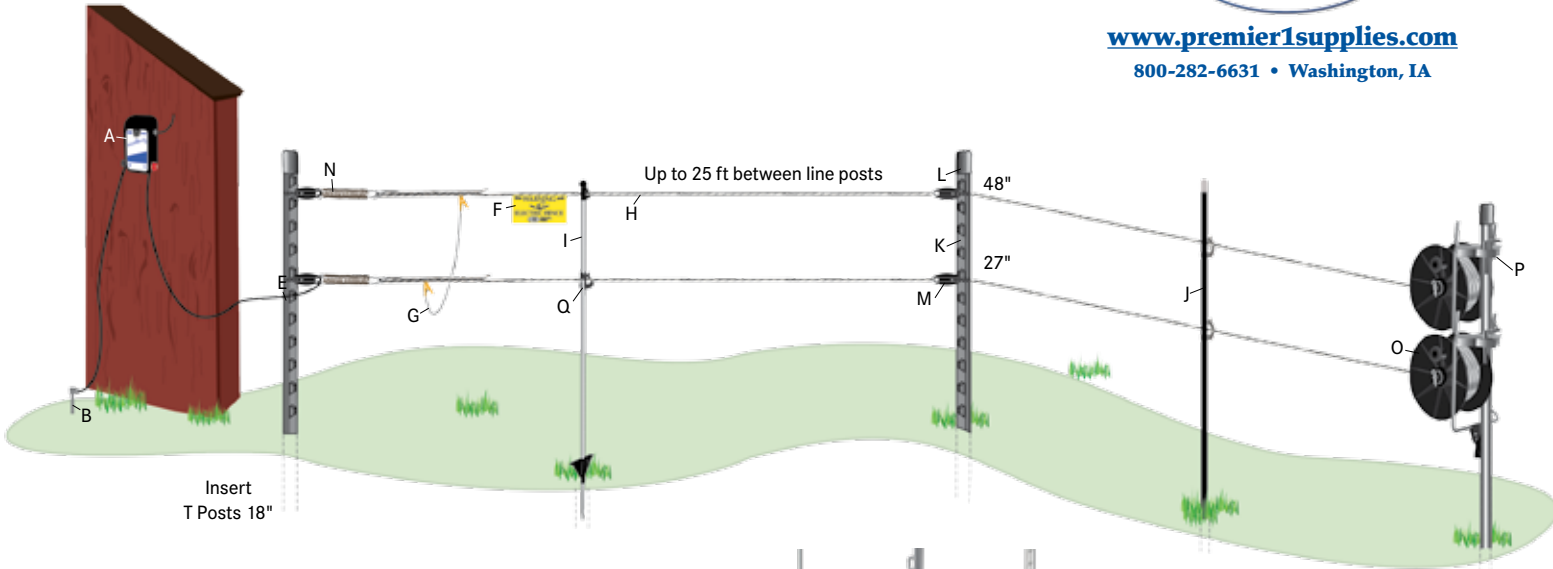

# Rope or Tape Fence up to 2 strands

Click on the products and photos below to view on our website.

[www.premier1supplies.com](http://www.premier1supplies.com)

800-282-6631 • Washington, IA

Insert  
T Posts 18"

### Installation:

1. Tie rope or tape to the end post insulator.
2. Walk along fence with reel and posts in hand. Allow rope or tape to unroll as you walk.
3. Every 25 ft, push in a post. Clip the rope or tape in place. At the far end attach reel and tension rope or tape.
4. Attach energizer. Turn it on. Check fence for voltage.