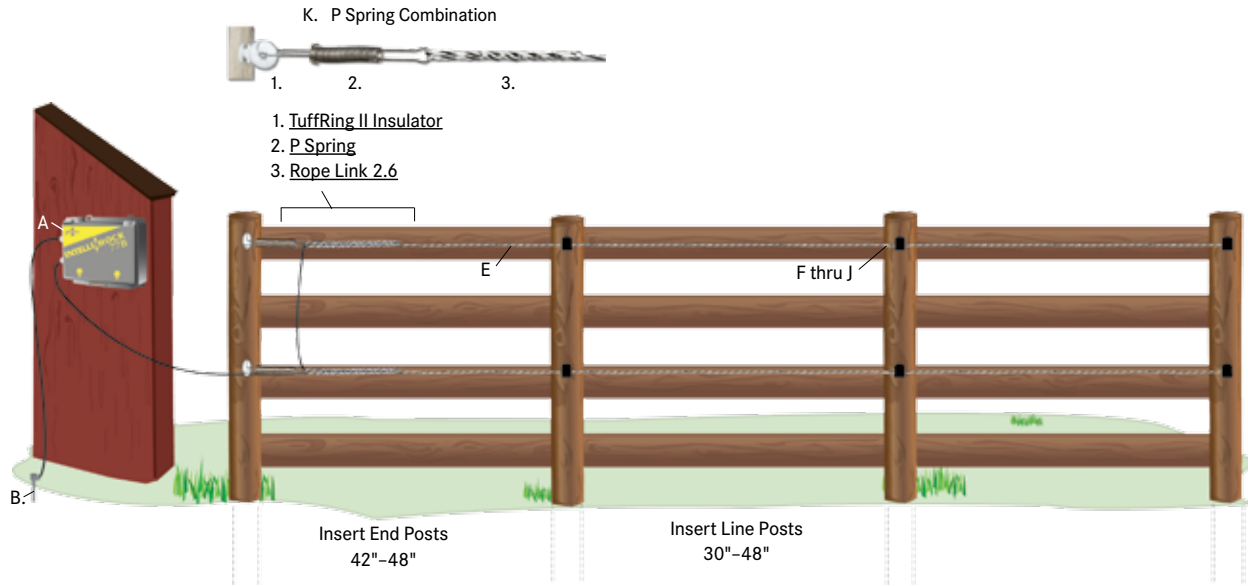

Guard Strands

Click on the products and photos below to view on our website.

www.premier1supplies.com

800-282-6631 • Washington, IA

C. 5-Light Tester

D. Surge Protector

E. Conductors

F. SplitBall Screw-In Ins.

G. XL Ring Offset Ins.

H. SplitBall Offset Ins.

I. Vinyl Line Post Clip

J. ToggleWing Eyebolt

Fence diagram

Product Name	Item
A. Battery, Plug-in or Solar Energizers	
B. Ground Rod, 6' x 5/8", 6 lb	#151000
Stainless Clamp, 0.10 lb	#151800
C. 5-Light Tester, 0.24 lb	#134100
D. Surge Protector, 0.20 lb	#156500
E. EnduraSoft 6.0, 660', 12 lb	#256500
IntelliRope PE 6.0, 660', 8.20 lb	#256900
IntelliRope PE 4.5, 660', 5 lb	#245100
IntelliBraid, 660', 11.60 lb	#256710
IntelliTape, 660', 3 lb	#257020
IntelliTwine, 660', 2 lb	#253500
F. SplitBall Screw-In Ins. , 0.08 lb	#380600

Product Name	Item
G. XL Ring Offset Ins. , 0.20 lb	#390500
H. SplitBall Offset Ins. , 0.20 lb	#390300
I. Upper Vinyl Line Clip , 0.10 lb	#392005
J. ToggleWing Eyebolt , 0.20 lb	#392100
K. P Spring Combination	