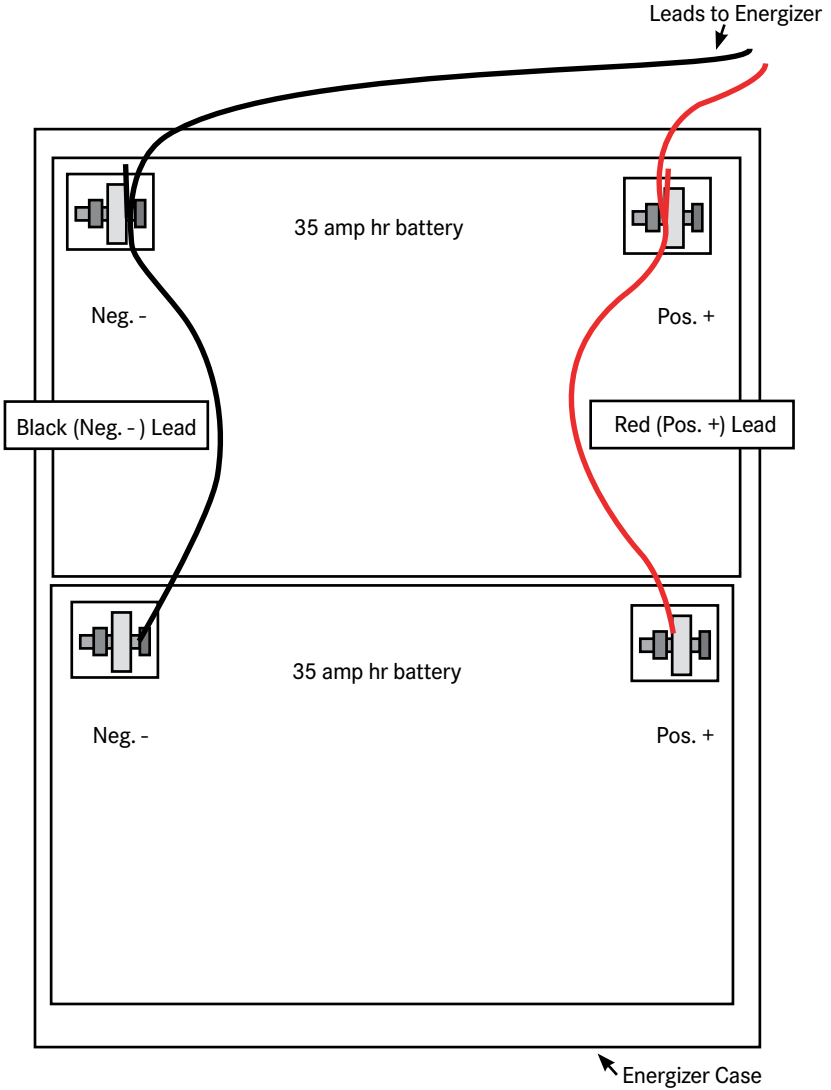

70 Amp Hr. Assembly Instructions

Lay the two 35 amp hr batteries in lower case on IntelliShock unit (32B, 55B and 88B). By hooking the battery's parallel (Positive to Positive and Negative to Negative) we achieve a 70 amp hr. battery.