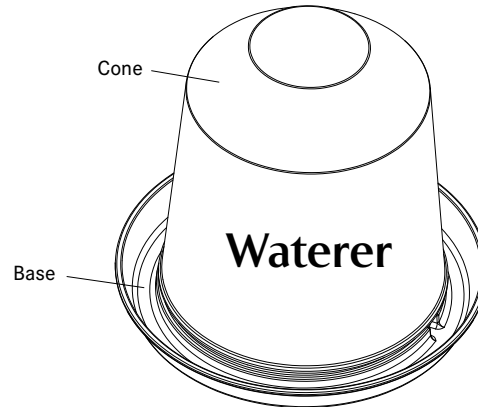

Classic Waterers and Feeders

Waterers

#540007 – 0.25 gal

#540008 – 0.40 gal

#540009 – 0.80 gal

#540010 – 1.3 gal

Feeders

#540022 – 2.2 lb

#540023 – 3.3 lb

#540024 – 6.6 lb

#540025 – 11 lb

After filling a classic waterer or feeder, firmly press the base onto the cone and flip over. Do not carry a full feeder or waterer by the cone.

800-282-6631
www.premier1supplies.com