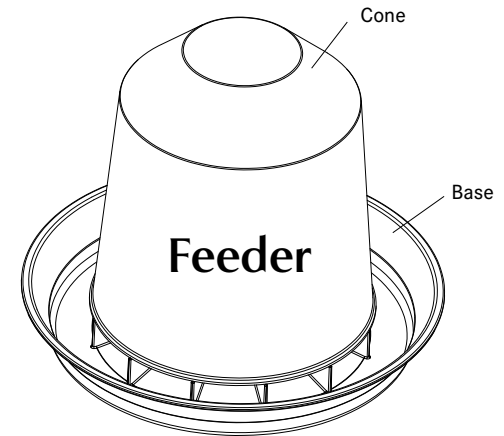

Classic Waterers and Feeders

Waterers

#540007 – 0.25 gal

#540008 – 0.40 gal

#540009 – 0.80 gal

#540010 – 1.3 gal

Feeders

#540022 – 2.2 lb

#540023 – 3.3 lb

#540024 – 6.6 lb

#540025 – 11 lb

After filling a classic waterer or feeder, firmly press the base onto the cone and flip over. Do not carry a full feeder or waterer by the cone.

800-282-6631
www.premier1supplies.com