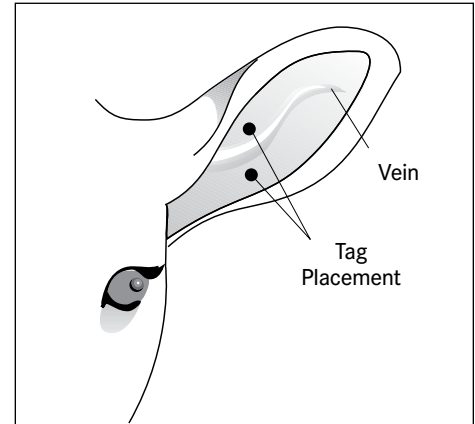

PREMIER Tags

Inserting Tags with Premier's Brass Tag Applicator

*Tag placement in
brass tag applicator.*

800-282-6631
www.premier1supplies.com

Washington, IA

© Copyright 2016, Premier1Supplies.
All rights reserved.

**Tag placement is critical
to success!**

Tags, especially tags for sheep, must be installed no more than 2 inches from the skull and near the center of the ear.

The opposite extreme (installing too far from the skull) will result in more lost tags as the tissue on the tip of the ear is tender and tears easily.

Be careful to avoid the large vein.