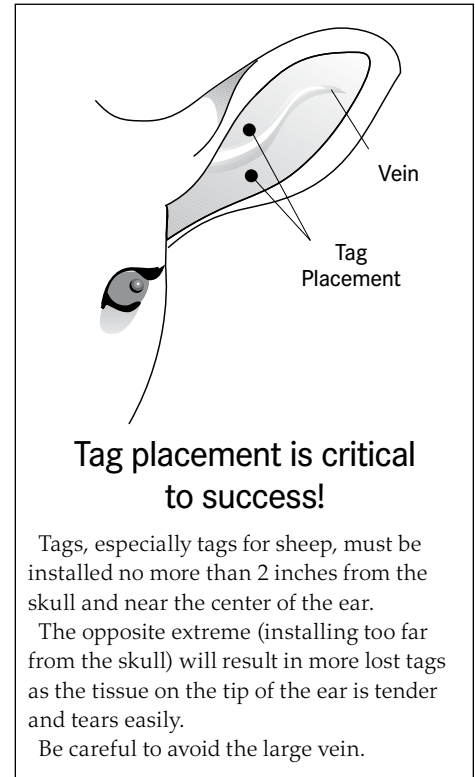

PREMIER Tags

*Tag placement in
brass tag applicator.*

800-282-6631

www.premier1supplies.com

Washington, IA

© Copyright 2016, Premier1Supplies.
All rights reserved.

Inserting Tags with Premier's Brass Tag Applicator

**Tag placement is critical
to success!**

Tags, especially tags for sheep, must be installed no more than 2 inches from the skull and near the center of the ear.

The opposite extreme (installing too far from the skull) will result in more lost tags as the tissue on the tip of the ear is tender and tears easily.

Be careful to avoid the large vein.