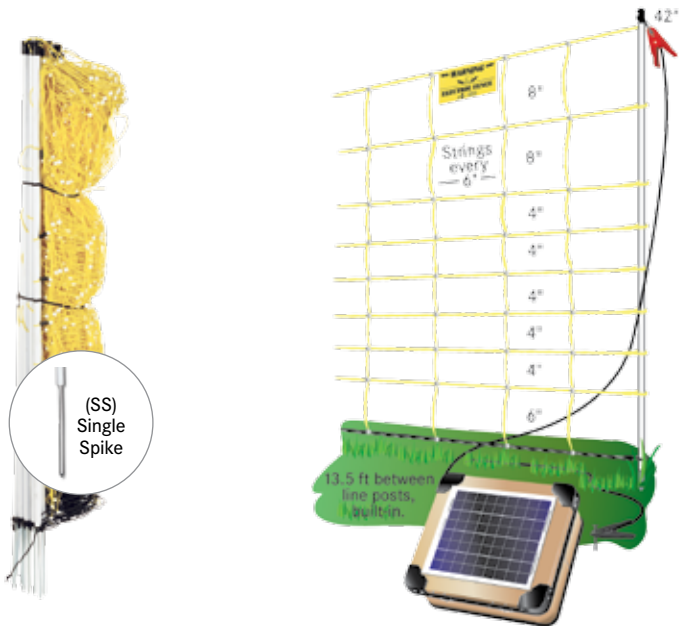

Goat & Sheep Net 9/42/6

Click on the products, photos & videos below to view on our website.

To purchase Goat & Sheep Net

- 1. Measure the fence line.**
- 2. Choose the length and the amount of netting needed.**
Example: For a 240 ft fence line, order a 164 ft net and one 82 ft net.
- 3. Choose support posts—**
FiberTuff posts work for support at ends and corners.
- 4. Select an energizer, ground rod and a fence tester—**
View Premier's [Energizer Comparison Chart](#).

Goat & Sheep Net (SS - single spike)

164' x 42", 11 lb.....	#208432
82' x 42", 6 lb.....	#208433

Energizers & Accessories

Energizers

5-Light Tester, 0.30 lb.....	#200006
Warning Sign, 0.06 lb.....	#346000
FiberTuff Post, 35", 1.40 lb.....	#208053