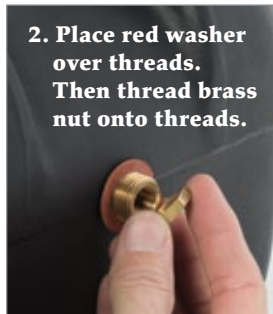

No Mess Auto Drinker Instructions

#540075

800-282-6631

www.premier1supplies.com

© Copyright 2016, Premier1Supplies. All rights reserved.