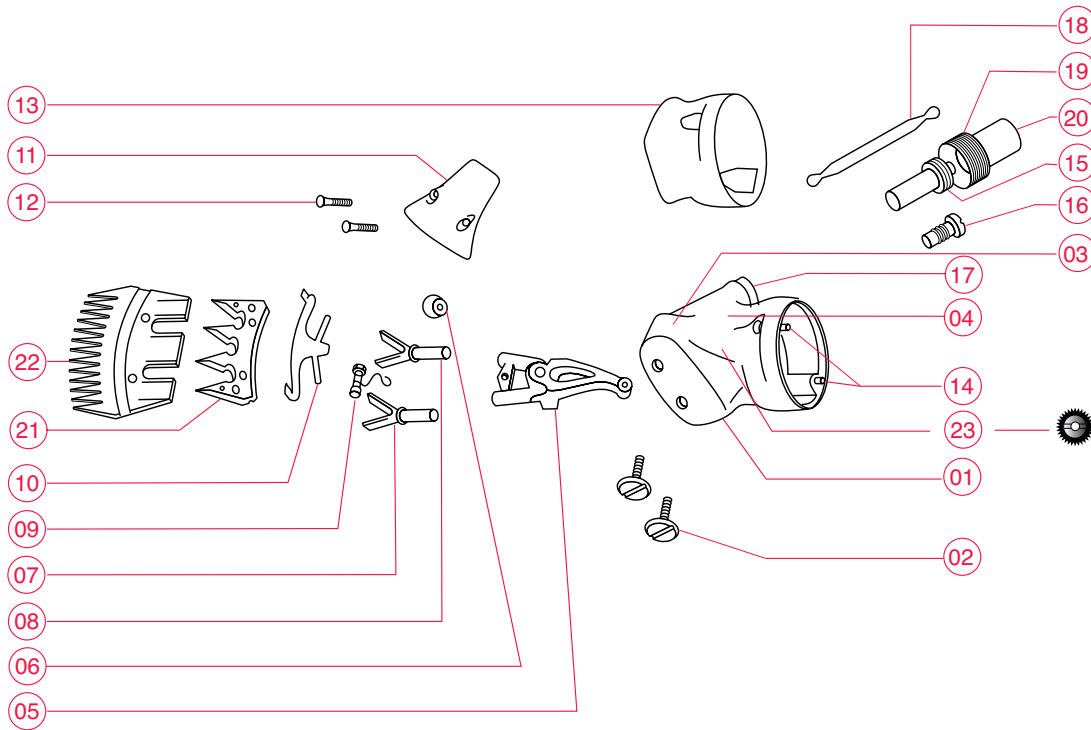

# Shearing Head Parts - Silver Head

Item No.	Part No.	Description	No. Per Set
01	not avail.	Shear head body	1
02	89600810	Comb retaining screw	2
03	89600060	Shaft	1
04	89220100	Fulcrum post	1
05	89600180	Fork guide bracket	1
06	87200050	Eccentric ball	1
07	89220200	Fork finger left	1
08	89220190	Fork finger right	1
09	87200760	Retaining spring	1
09	87200770	Washer	1
09	88000060	Bolt - Cheese head screw for fork	1
09	87200750	Nut	1
10	89230210	Cutter retainer	1
11	89600020	Black shear head front cover	1
12	89600030	Screw for front cover	2
13	89600040	L & R black plastic shear head cover	1
14	89600610	2 screws & 2 washers shear head to motor	2
15	89600840	Sliding sleeve	1
16	89600090	Fitting screw	1
17	89600630	Screwed bushing	1
18	87200790	Shear head tension pin	1
19	89600750	Regulating nut	1
20	89600660	Cap for regulating nut	1
21		Cutter	1
22		Comb	1
23	89500080	Shear gear 31 tooth	1